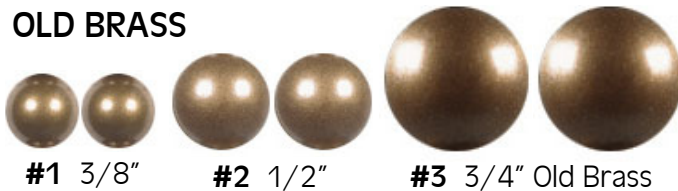

LIMITATIONS.....

1. The large tapered leg is designed exclusively for use with the 9" track arm offered for Braxton and Tyson only.
2. On Braxton and Tyson sectionals, when the large tapered leg is specified, it will appear under the arm panels only. All other legs on the sectional will be the medium tapered leg because the proportions are aesthetically pleasing.
3. The tall tapered leg is designed exclusively for use on the 3"W track arm option - Brayden and Tyler frames. The tall tapered leg may not be specified for use with sleepers as the mechanism would be visible.
4. Wedge dimensions can be confusing, be sure to take into consideration the distance required from the corner wall when configuring your sectional.
5. Sleeper sofas are not available in sectional configurations, they are stand alone only.

SLEEPER SOFA MATTRESS.....

Sleeper Sofas include a premium comfort Memory Foam Mattress comprised of conforming Visco Elastic and dense Polyurethane foam, topped with cushioning fiberfill. This breathable, hypoallergenic mattress disperses heat and moisture, while supporting your body by redistributing weight evenly, relieving pressure points and thus allowing tense muscles to relax comfortably. The unique recovering memory foam slowly springs back into shape.

OPTIONAL NAILHEAD TRIM.....