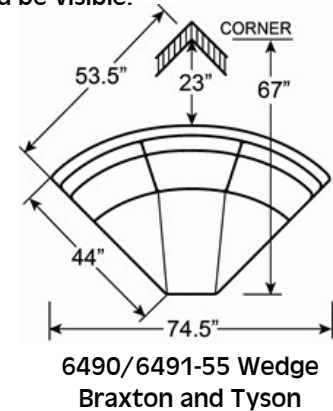

LIMITATIONS.....

1. The large tapered leg is designed exclusively for use with the 9" track arm offered for Braxton and Tyson only.
2. On Braxton and Tyson sectionals, when the large tapered leg is specified, it will appear under the arm panels only. All other legs on the sectional will be the medium tapered leg because the proportions are aesthetically pleasing.
3. The tall tapered leg is designed exclusively for use on the 3"W track arm option - Brayden and Tyler frames. The tall tapered leg may not be specified for use with sleepers as the mechanism would be visible.
4. Wedge dimensions can be confusing, be sure to take into consideration the distance required from the corner wall when configuring your sectional.
5. Sleeper sofas are not available in sectional configurations, they are stand alone only.