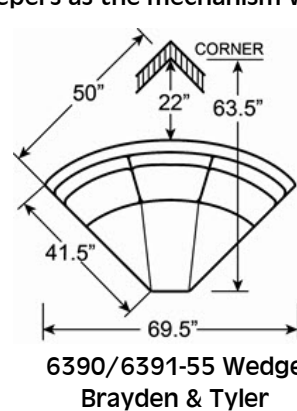

LIMITATIONS.....

1. The large tapered leg is designed exclusively for use with the 9" track arm offered for Braxton and Tyson only.
2. On Braxton and Tyson sectionals, when the large tapered leg is specified, it will appear under the arm panels only. All other legs on the sectional will be the medium tapered leg because the proportions are aesthetically pleasing.
3. The tall tapered leg is designed exclusively for use on the 3"W track arm option - Brayden and Tyler frames. The tall tapered leg may not be specified for use with sleepers as the mechanism would be visible.
4. Wedge dimensions can be confusing, be sure to take into consideration the distance required from the corner wall when configuring your sectional.
5. Sleeper sofas are not available in sectional configurations, they are stand alone only.